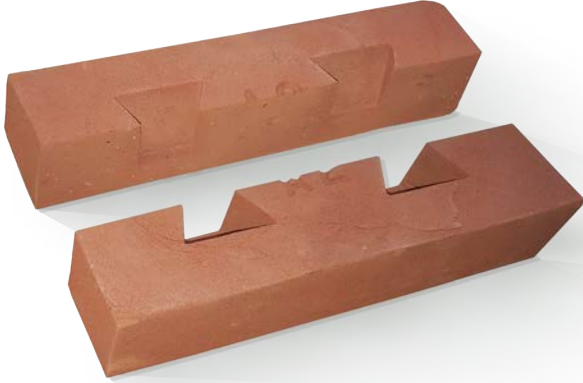

# DOVETAIL

Viisit [www.mbhplc.co.uk](http://www.mbhplc.co.uk) for the full Charnwood range of colours.

For a high quality, cost effective solution to offsite construction look no further than Charnwood's Dovetail Facing Bricks manufactured specifically for the precast market.

Handmade to your bespoke specification in an extensive array of sizes including metric, imperial and our linear i-line dimensions, Dovetail Facing Bricks are available in a comprehensive range of Charnwood colours, including reds, browns, greys and yellows.

We offer an environmentally sustainable solution, manufactured in the UK and competitively priced. Ready to be cut down the middle, producing two slips from one brick, the dovetail shaped frog provides a keyed surface for both stretcher and header slips. Handmade specials can also be manufactured to match our Dovetail Facing Bricks thus eliminating the need to use cut and bonded specials.